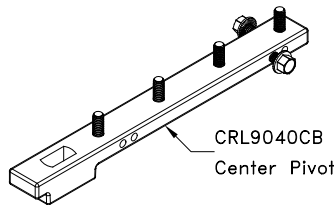

Entice

Entice Series
4" & 10"

CRL9077 SC/DU
LH 3/4" Offset Pivot