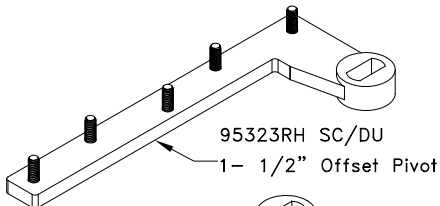

APPENDIX

iMotion® TN 110 IN-FLOOR SWING DOOR DRIVE FOR SLENDER PROFILE DOOR RAILS

DOOR RAILS & PIVOTS

JOB NAME: _____ DATE: _____

DOOR LOCATION: _____ DOOR NO: _____ SHEET ___ OF ___

DOOR PREP BY DOOR MANUFACTURER - IF REQUIRED PIVOT SPACER ALSO SUPPLIED BY DOOR MANUFACTURER.

BOTTOM PIVOT PROVIDED BY TORMAX.

Wedge-Lock

CRL™ All Glass™
Door Rail System
4", 6", & 10"
&
Patch Door Rails

CRL9077 SC/DU
LH 3/4" Offset Pivot

OPTIONAL

Entice

Entice Series
4" & 10"

CRL9077 SC/DU
LH 3/4" Offset Pivot

OPTIONAL

Wedge-Lock

2- 5/16" Low
Profile Door Rail
&
Patch Door Rails

CRL9077 SC/DU
LH 3/4" Offset Pivot

Bottom Door Patch

Offset Pivot 3/4" Not Illustrated
(Supplied w/Patch)