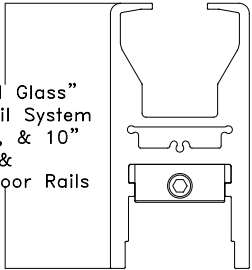

# APPENDIX

iMotion® TN 110 IN-FLOOR SWING DOOR DRIVE FOR SLENDER PROFILE DOOR RAILS

DOOR RAILS & PIVOTS

JOB NAME: \_\_\_\_\_ DATE: \_\_\_\_\_

DOOR LOCATION: \_\_\_\_\_ DOOR NO: \_\_\_\_\_ SHEET \_\_\_ OF \_\_\_

DOOR PREP BY DOOR MANUFACTURER - IF REQUIRED PIVOT SPACER ALSO SUPPLIED BY DOOR MANUFACTURER.

BOTTOM PIVOT PROVIDED BY TORMAX.

## Wedge-Lock

CRL™ All Glass™  
Door Rail System  
4", 6", & 10"  
&  
Patch Door Rails

CRL9077 SC/DU  
LH 3/4" Offset Pivot