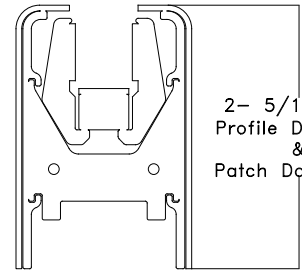

Wedge-Lock

2- 5/16" Low
Profile Door Rail
&
Patch Door Rails

CRL9077 SC/DU
LH 3/4" Offset Pivot