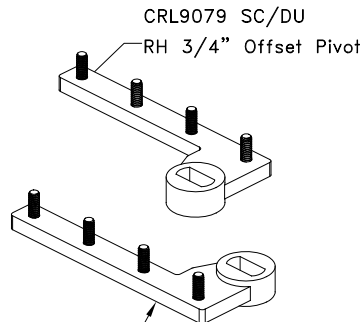

Entice

Entice Series
4" & 10"

CRL9077 SC/DU
LH 3/4" Offset Pivot