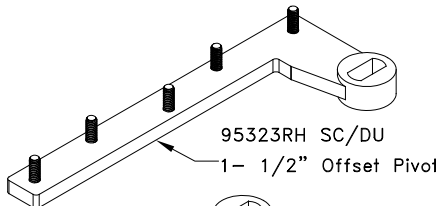

APPENDIX

iMotion® TN 110 IN-FLOOR SWING DOOR DRIVE FOR SLENDER PROFILE DOOR RAILS

DOOR RAILS & PIVOTS

JOB NAME: _____ DATE: _____

DOOR LOCATION: _____ DOOR NO: _____ SHEET ___ OF ___

DOOR PREP BY DOOR MANUFACTURER - IF REQUIRED PIVOT SPACER ALSO SUPPLIED BY DOOR MANUFACTURER.

BOTTOM PIVOT PROVIDED BY TORMAX.

Wedge-Lock

CRL™ All Glass™
Door Rail System
4", 6", & 10"
&
Patch Door Rails

CRL9077 SC/DU
LH 3/4" Offset Pivot

OPTIONAL

Entice

Entice Series
4" & 10"

CRL9077 SC/DU
LH 3/4" Offset Pivot

OPTIONAL

Wedge-Lock

2- 5/16" Low
Profile Door Rail
&
Patch Door Rails

CRL9077 SC/DU
LH 3/4" Offset Pivot

Bottom Door Patch

Offset Pivot 3/4" Not Illustrated
(Supplied w/Patch)