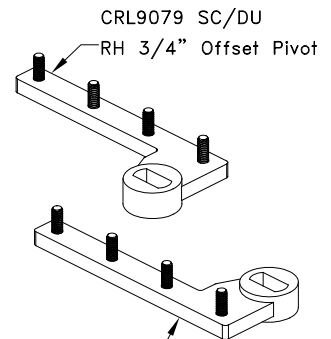

## Wedge-Lock

CRL™ All Glass™  
Door Rail System  
4", 6", & 10"  
&  
Patch Door Rails

CRL9077 SC/DU  
LH 3/4" Offset Pivot

## Entice

Entice Series  
4" & 10"

CRL9077 SC/DU  
LH 3/4" Offset Pivot

## Wedge-Lock

2- 5/16" Low  
Profile Door Rail  
&  
Patch Door Rails

CRL9077 SC/DU  
LH 3/4" Offset Pivot