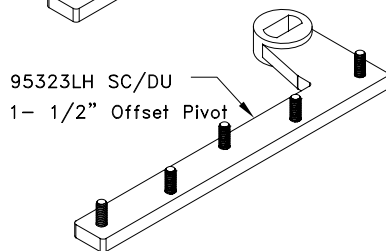

APPENDIX

iMotion® TN 110 IN-FLOOR SWING DOOR DRIVE FOR SLENDER PROFILE DOOR RAILS

DOOR RAILS & PIVOTS

JOB NAME: _____ DATE: _____

DOOR LOCATION: _____ DOOR NO: _____ SHEET ___ OF ___

DOOR PREP BY DOOR MANUFACTURER - IF REQUIRED PIVOT SPACER ALSO SUPPLIED BY DOOR MANUFACTURER.

BOTTOM PIVOT PROVIDED BY TORMAX.

Wedge-Lock

CRL™ All Glass™
Door Rail System
4", 6", & 10"
&
Patch Door Rails

CRL9077 SC/DU
LH 3/4" Offset Pivot

OPTIONAL

Entice

Entice Series
4" & 10"

CRL9077 SC/DU
LH 3/4" Offset Pivot

OPTIONAL

Wedge-Lock

2- 5/16" Low
Profile Door Rail
&
Patch Door Rails

CRL9077 SC/DU
LH 3/4" Offset Pivot

Bottom Door Patch

Offset Pivot 3/4" Not Illustrated
(Supplied w/Patch)