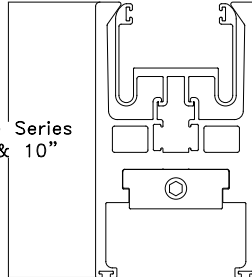

Entice

Entice Series
4" & 10"

CRL9077 SC/DU
LH 3/4" Offset Pivot