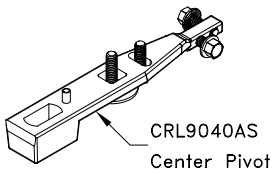

# APPENDIX

iMotion® TN 110 IN-FLOOR SWING DOOR DRIVE FOR SLENDER PROFILE DOOR RAILS

DOOR RAILS & PIVOTS

JOB NAME: \_\_\_\_\_ DATE: \_\_\_\_\_

DOOR LOCATION: \_\_\_\_\_ DOOR NO: \_\_\_\_\_ SHEET \_\_\_ OF \_\_\_

DOOR PREP BY DOOR MANUFACTURER - IF REQUIRED PIVOT SPACER ALSO SUPPLIED BY DOOR MANUFACTURER.

BOTTOM PIVOT PROVIDED BY TORMAX.

## Wedge-Lock

CRL™ All Glass™  
Door Rail System  
4", 6", & 10"  
&  
Patch Door Rails

CRL9077 SC/DU  
LH 3/4" Offset Pivot