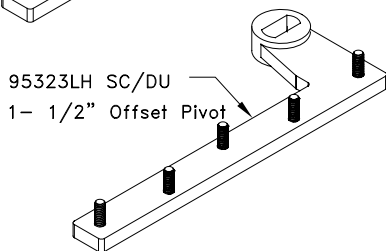

APPENDIX

iMotion® TN 110 IN-FLOOR SWING DOOR DRIVE FOR SLENDER PROFILE DOOR RAILS

DOOR RAILS & PIVOTS

JOB NAME: _____ DATE: _____

DOOR LOCATION: _____ DOOR NO: _____ SHEET ___ OF ___

DOOR PREP BY DOOR MANUFACTURER - IF REQUIRED PIVOT SPACER ALSO SUPPLIED BY DOOR MANUFACTURER.

BOTTOM PIVOT PROVIDED BY TORMAX.

Wedge-Lock

CRL™ All Glass™
Door Rail System
4", 6", & 10"
&
Patch Door Rails

CRL9077 SC/DU
LH 3/4" Offset Pivot

OPTIONAL

Entice

Entice Series
4" & 10"

CRL9077 SC/DU
LH 3/4" Offset Pivot

OPTIONAL

Wedge-Lock

2- 5/16" Low
Profile Door Rail
&
Patch Door Rails

CRL9077 SC/DU
LH 3/4" Offset Pivot

Bottom Door Patch

Offset Pivot 3/4" Not Illustrated
(Supplied w/Patch)