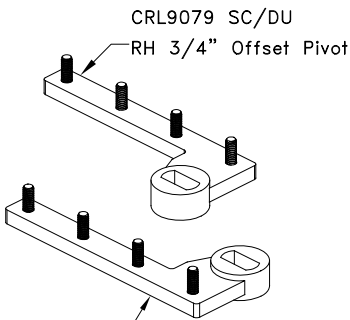

# APPENDIX

iMotion® TN 110 IN-FLOOR SWING DOOR DRIVE FOR SLENDER PROFILE DOOR RAILS

DOOR RAILS & PIVOTS

JOB NAME: \_\_\_\_\_ DATE: \_\_\_\_\_

DOOR LOCATION: \_\_\_\_\_ DOOR NO: \_\_\_\_\_ SHEET \_\_\_ OF \_\_\_

DOOR PREP BY DOOR MANUFACTURER - IF REQUIRED PIVOT SPACER ALSO SUPPLIED BY DOOR MANUFACTURER.

BOTTOM PIVOT PROVIDED BY TORMAX.

## Wedge-Lock

CRL™ All Glass™  
Door Rail System  
4", 6", & 10"  
&  
Patch Door Rails

CRL9077 SC/DU  
LH 3/4" Offset Pivot

## Entice

Entice Series  
4" & 10"

CRL9077 SC/DU  
LH 3/4" Offset Pivot