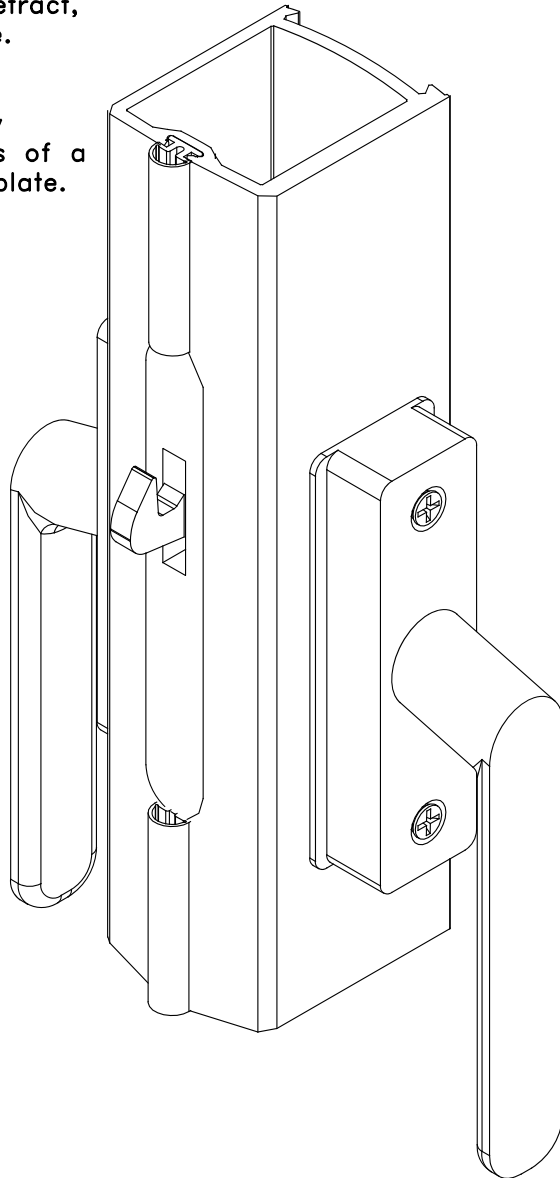

JOB NAME: _____ DATE: _____
DOOR LOCATION: _____ DOOR NO: _____ SHEET _____ OF _____

Operation:
45° rotation of handle
throws or retracts the bolt.
Bolt is self-protecting: if
door is shut while bolt is
extended, it will retract,
preventing damage.

Function:
Bolt throw is easily
adjusted by means of a
screw in the faceplate.

Posi-Latch can
be installed on
all Tormax ICU
Series TX9600,
TX9600TL,
TX9620 & TX9630TL
Units

Posi-Latch Illustration: Consists of Adams-Rite 4570 HANDLES and 5017 DEADBOLT