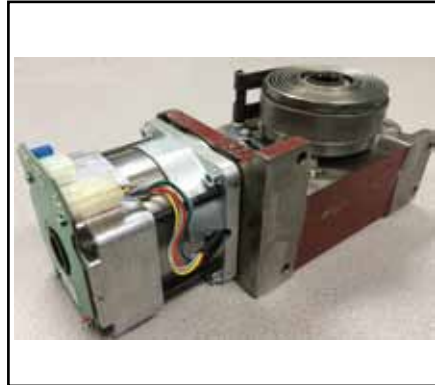

US801386R
iMOTION® 2301 REBUILT
CONTROL
W/ CORE EXCHANGE

US801382R
iMOTION® 2301 REBUILT
MOTOR
W/ CORE EXCHANGE

US801672R
iMOTION® 2301 REBUILT
IP.65 DRIVE KIT
W/ CORE EXCHANGE

US801402R
iMOTION® 2401 REBUILT
CONTROL
W/ CORE EXCHANGE

US801384R
iMOTION® 2401 REBUILT
MOTOR
W/ CORE EXCHANGE

US801673R
iMOTION® 2401 REBUILT
IP.65 DRIVE KIT
W/ CORE EXCHANGE

US800916R
TTXII/ 1101 REBUILT
OPERATOR/ CONTROL
W/ CORE EXCHANGE

US801794R
TTX/ 1102 REBUILT
OPERATOR/ CONTROL
W/ CORE EXCHANGE

US801795R
TORMAX 1201 REBUILT
OPERATOR/ CONTROL
W/ CORE EXCHANGE

US801282R
iMOTION® 1301 REBUILT
OPERATOR/ CONTROL
W/ CORE EXCHANGE

US801704R
iMOTION® 1302 OHC REBUILT
MOTOR/ GEARBOX
W/ CORE EXCHANGE

US801702R
iMOTION® 1302 OHC REBUILT
CONTROL
W/ CORE EXCHANGE