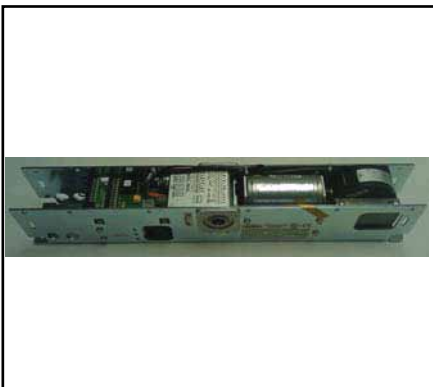

US801386R
iMOTION® 2301 REBUILT
CONTROL
W/ CORE EXCHANGE

US801382R
iMOTION® 2301 REBUILT
MOTOR
W/ CORE EXCHANGE

US801672R
iMOTION® 2301 REBUILT
IP.65 DRIVE KIT
W/ CORE EXCHANGE

US801402R
iMOTION® 2401 REBUILT
CONTROL
W/ CORE EXCHANGE

US801384R
iMOTION® 2401 REBUILT
MOTOR
W/ CORE EXCHANGE

US801673R
iMOTION® 2401 REBUILT
IP.65 DRIVE KIT
W/ CORE EXCHANGE

US800916R
TTXII/ 1101 REBUILT
OPERATOR/ CONTROL
W/ CORE EXCHANGE

US801794R
TTX/ 1102 REBUILT
OPERATOR/ CONTROL
W/ CORE EXCHANGE