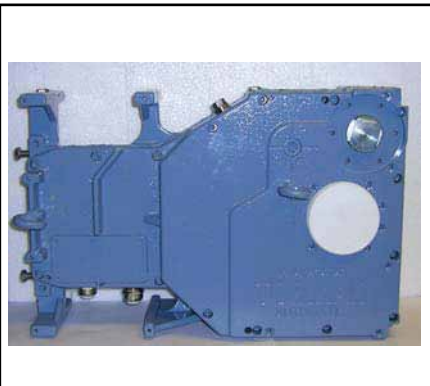

US801384R
iMOTION® 2401 REBUILT
MOTOR
W/ CORE EXCHANGE

US801673R
iMOTION® 2401 REBUILT
IP.65 DRIVE KIT
W/ CORE EXCHANGE

US800916R
TTXII/ 1101 REBUILT
OPERATOR/ CONTROL
W/ CORE EXCHANGE

US801794R
TTX/ 1102 REBUILT
OPERATOR/ CONTROL
W/ CORE EXCHANGE

US801795R
TORMAX 1201 REBUILT
OPERATOR/ CONTROL
W/ CORE EXCHANGE

US801282R
iMOTION® 1301 REBUILT
OPERATOR/ CONTROL
W/ CORE EXCHANGE

US801704R
iMOTION® 1302 OHC REBUILT
MOTOR/ GEARBOX
W/ CORE EXCHANGE

US801702R
iMOTION® 1302 OHC REBUILT
CONTROL
W/ CORE EXCHANGE