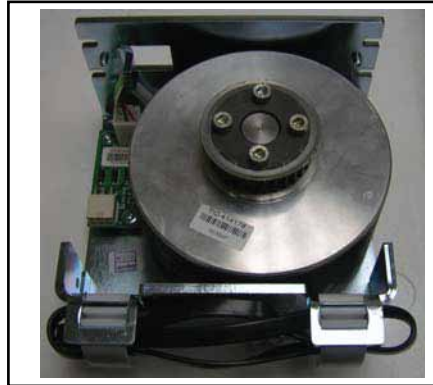

US801386R
iMOTION® 2301 REBUILT
CONTROL
W/ CORE EXCHANGE

US801382R
iMOTION® 2301 REBUILT
MOTOR
W/ CORE EXCHANGE

US801672R
iMOTION® 2301 REBUILT
IP.65 DRIVE KIT
W/ CORE EXCHANGE

US801402R
iMOTION® 2401 REBUILT
CONTROL
W/ CORE EXCHANGE

US801384R
iMOTION® 2401 REBUILT
MOTOR
W/ CORE EXCHANGE

US801673R
iMOTION® 2401 REBUILT
IP.65 DRIVE KIT
W/ CORE EXCHANGE

US800916R
TTXII/ 1101 REBUILT
OPERATOR/ CONTROL
W/ CORE EXCHANGE

US801794R
TTX/ 1102 REBUILT
OPERATOR/ CONTROL
W/ CORE EXCHANGE

US801795R
TORMAX 1201 REBUILT
OPERATOR/ CONTROL
W/ CORE EXCHANGE

US801282R
iMOTION® 1301 REBUILT
OPERATOR/ CONTROL
W/ CORE EXCHANGE

US801704R
iMOTION® 1302 OHC REBUILT
MOTOR/ GEARBOX
W/ CORE EXCHANGE

US801702R
iMOTION® 1302 OHC REBUILT
CONTROL
W/ CORE EXCHANGE