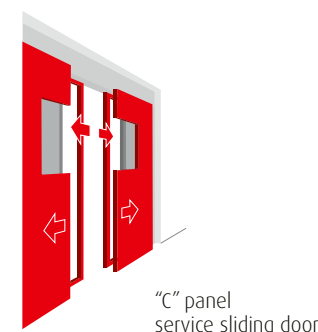

TORMAX service sliding doors are fully automatic and operate in two modes: (1) as a service window for standard drive-through servicing, and (2) as a convenient sliding door allowing your staff to step through directly to the waiting customer. The ability to change modes with the flip of a switch allows you to adapt to changes in traffic flow, maximizing customer throughput without sacrificing a personalized service experience.

TORMAX half panel service sliding door

Split panel service sliding door

Half panel service sliding door

“C” panel service sliding door

Three product lines and five models to meet your needs

Units can be sized according to your specific needs, while the standard unit is 7'-0" wide × 7'-8" high in anodized or painted finishes. Standard top panel lights are factory glazed with ¼" thick clear tempered glass, and bottom lights are glazed with ¼" thick aluminum textured infill panels. The door system has on-board provisions to interface an air curtain and provide door status for security. The door system can be activated by buttons, touchless switches or RF devices; re-entry is by card access or key fob. Employees are protected from doors closing by light beam sensors and time-of-flight laser technology.

Split panel service sliding door

- › Automatic bi-part sliding door panels are split into an upper and a lower half
- › Upper panel opening for service window; simultaneous opening of upper and lower panels for walk-through service
- › With the flip of a switch, you can choose:
 - to open only the upper panels for a 32" × 40 ¾" service window
 - or to open the full panels for a 32" × 83" tall door