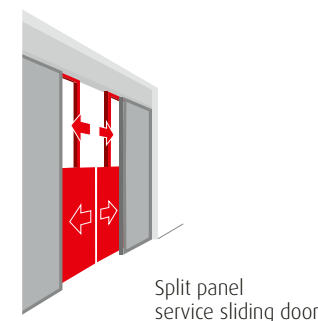

Curbside and drive-through establishments across the United States are discovering the advantages of the TORMAX service sliding door system. This unique door system was specifically engineered for use in drive-through restaurants, coffee shops and grocery stores. The various designs and configurations are already successfully proven in many stores. It is just as suitable for new buildings as it is for retrofits.

TORMAX service sliding doors are fully automatic and operate in two modes: (1) as a service window for standard drive-through servicing, and (2) as a convenient sliding door allowing your staff to step through directly to the waiting customer. The ability to change modes with the flip of a switch allows you to adapt to changes in traffic flow, maximizing customer throughput without sacrificing a personalized service experience.

TORMAX half panel service sliding door

Split panel service sliding door

Half panel service sliding door

“C” panel service sliding door

Three product lines and five models to meet your needs

Units can be sized according to your specific needs, while the standard unit is 7'-0" wide × 7'-8" high in anodized or painted finishes. Standard top panel lights are factory glazed with ¼" thick clear tempered glass, and bottom lights are glazed with ¼" thick aluminum textured infill panels. The door system has on-board provisions to interface an air curtain and provide door status for security. The door system can be activated by buttons, touchless switches or RF devices; re-entry is by card access or key fob. Employees are protected from doors closing by light beam sensors and time-of-flight laser technology.