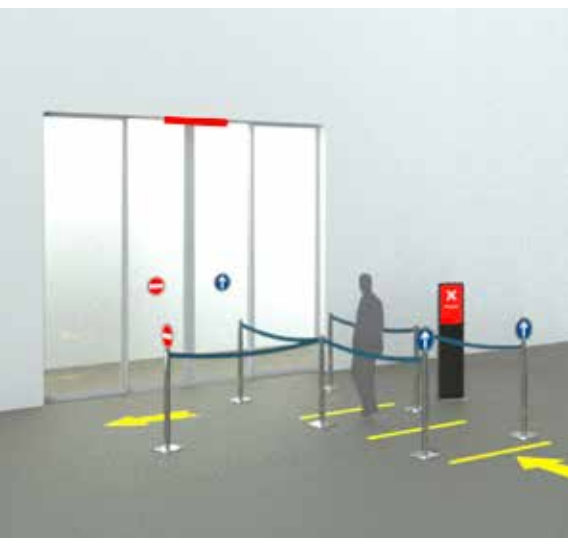

Access systems

TORMAX count+go

Pedestrian traffic control
with automatic door systems

★★★★★
TORMAX
AUTOMATIC

TORMAX count+go

A convenient way to ensure physical distancing

Shop owners and employers, sports and cultural event organisers all face the same dilemma: to maintain the latest hygienic standards, they need to ensure safe physical distancing by controlling the number of people on their premises at all times. But the available measures to regulate the flow of people are often expensive, inadequate or time consuming.

Clear and simple thanks to visual and acoustic signals

Also suitable for separate entrance and exit doors

Easy to operate using the smartphone interface

Dynamic control

The system regulates the flow of people and automatically shuts the door with an acoustic signal and a red light when the facilities reach full people capacity. As soon as the number of persons drops below maximum capacity, the door returns to automatic opening mode and the slim LED strip switches to green. The LED strip with changing colours and a compact loudspeaker are included in the TORMAX count+go basic package.

Flexible application

The system is suited for single doors that are used for both entry and exit, and for two separate entrance and exit doors.

Ease of use

TORMAX count+go is operated via smartphone or tablet using Wi-Fi and allows users to enter the maximum/current number of persons and to reset the system.

Display stand with monitor

For further visual announcements to persons passing through, TORMAX count+go is also available with an elegant display stand featuring a large monitor for customized messaging. A second monitor can optionally be integrated as a digital advertising panel.